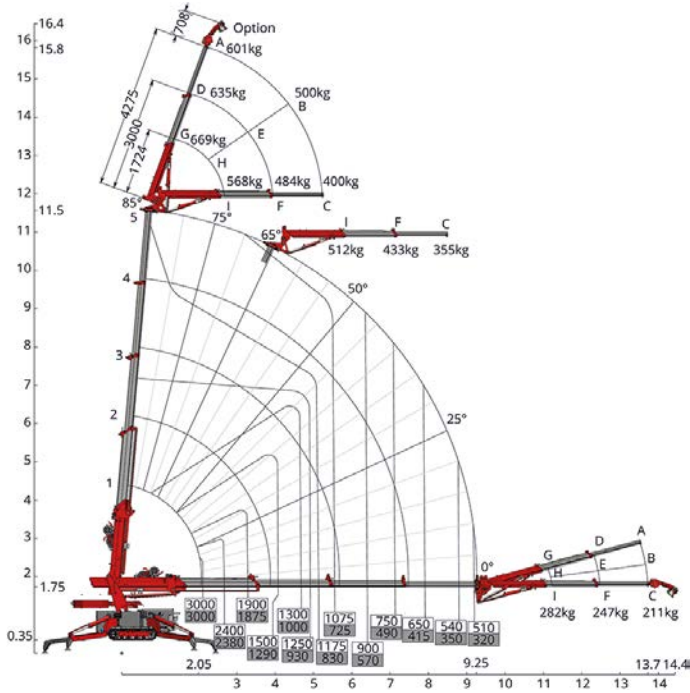

Løftediagram for Hoeflon C6