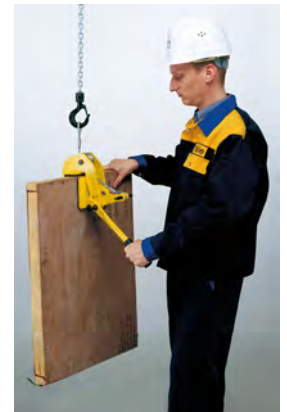

Hoeflon lifting beam

The all-rounder beam with unique features for compact cranes:

- Low weight
- Compact dimensions
- Flexible adjustability
- High capacity

Net weight: 45 kg
Capacity: 1,2 - 6 ton
Dimensions: 1250 x 169 x 274 mm

Plasterboard clamp

The plasterboard clamp is designed for lifting as well as vertical transport of wood, chipboards, and plastic sheets.

The clamp is attached to the board using a handheld handle. The jaw, which has a protective lining, grips securely when the lifting begins.

Capacity: 400 - 750 kg.

Beam Grab

The Beam Grab has a load capacity of 1,000 - 10,000 kg.

- Robust steel construction
- Compact size with low weight
- Low built-in height
- Super-fast adjustment on any flange
- It is easy to use and can be used for mounting on
- Beams for the installation of hoists, etc., and for lifting beams.
- Several types are available, e.g. with shackle in suspension and other hanging options.

Kerbstone Clamp

The Kerbstone Clamp can be installed on cranes and mini excavators. It can be used for regular/square stones or foundation blocks.

Maximum lifting capacity: 200 kg
Capacity: 100 - 300 mm
Width of rubber pads: 240 mm
Own weight: 12 kg
LxHxB: 60 x 60 x 24 cm